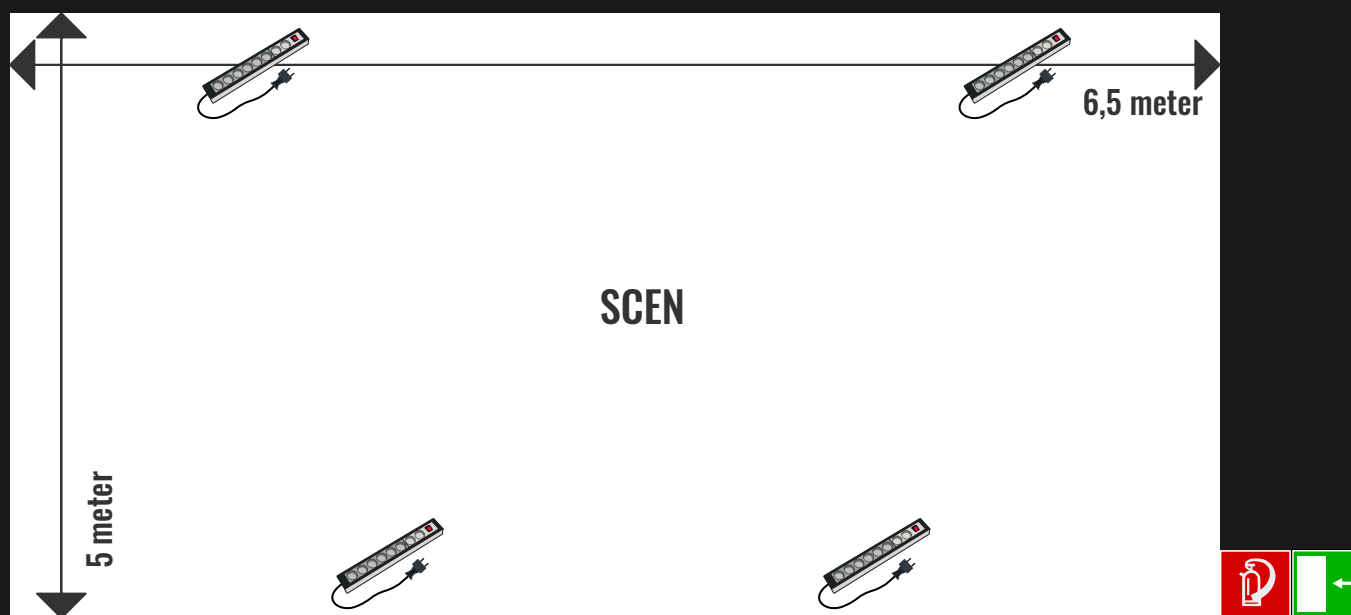

STADSHOTELLET, VÄSTERVIK